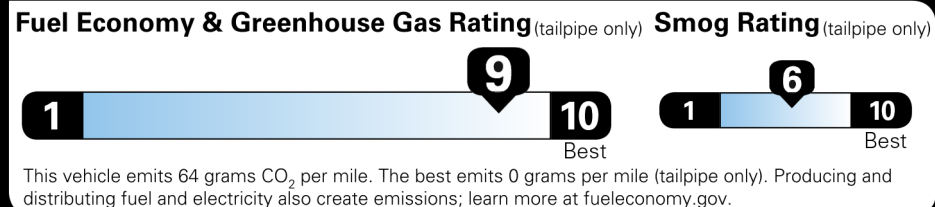

You save $3,250
in fuel costs over 5 years compared to the average new vehicle.

Annual fuel cost $1,050