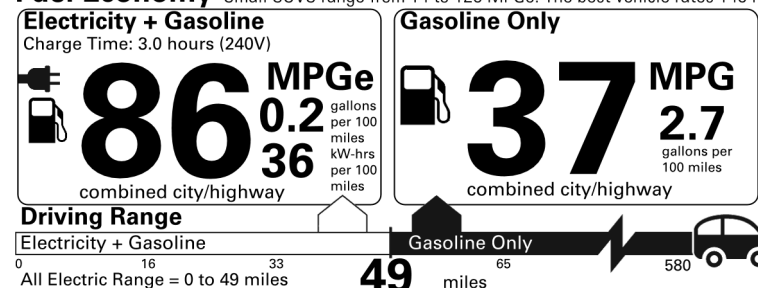

**GOVERNMENT 5-STAR SAFETY RATINGS**

This vehicle has not been rated by the government for overall vehicle score, frontal crash, side crash or rollover risk.

Star ratings range from 1 to 5 stars (★★★★★) with 5 being the highest.  
 Source: National Highway Traffic Safety Administration (NHTSA)  
[www.safercar.gov](http://www.safercar.gov) or 1-888-327-4236

**EPA DOT Fuel Economy and Environment**

**Plug-In Hybrid Vehicle Electricity-Gasoline**

**Fuel Economy** Small SUVs range from 14 to 125 MPGe. The best vehicle rates 146 MPGe.

**You save \$3,250**  
 in fuel costs over 5 years compared to the average new vehicle.