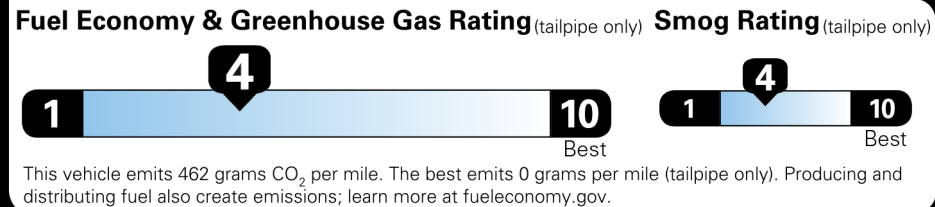

For Full Product Details:
Please Visit Toyota.com/Tundra
Full Tank of Gas

BASE MANUFACTURER'S SUGGESTED RETAIL PRICE $57,860.00

OPTIONAL EQUIPMENT		
FE	50 State Emissions	
EJ	JBL 12-Speaker Premium Audio Including Subwoofer & Amplifier	565.00
LX	Limited Premium Package - Includes Premium LED Headlights and Towing Technology Package	395.00
LY	Panoramic View Monitor (PVM)	950.00
LZ	Limited Power Package - Includes Qi-Compatible Wireless Smartphone Charging, Bed + Cabin Power Supply (400W/120V AC), and LED Bed Lights	385.00
SR	Power tilt/slide panoramic roof with power sunshade	1,350.00
WS	Heated Leather-Wrapped Steering Wheel	150.00
2T	All Weather Floor Liners	199.00
5A	Tri-Fold Tonneau Cover	1,295.00
E6	Exhaust Tip - Black Chrome	132.00
LB	Non-Skid Spray-On Bed Liner	599.00
R6	Predator Drop Step	757.00
T7	Tailgate Insert - Black	89.00

Not Original - Copy
Created on 2025-10-09 19:22:26 (UTC)

EPA DOT Fuel Economy and Environment

Gasoline Vehicle

Fuel Economy
19 MPG
Std Pickups range from 12 to 87 MPG. The best vehicle rates 146 MPGe.
17 city 22 highway
5.3 gallons per 100 miles

You spend $4,500
more in fuel costs over 5 years compared to the average new vehicle.

Annual fuel cost $2,600

Actual results will vary for many reasons, including driving conditions and how you drive and maintain your vehicle. The average new vehicle gets 29 MPG and costs $8,500 to fuel over 5 years. Cost estimates are based on 15,000 miles per year at $3.30 per gallon. MPGe is miles per gasoline gallon equivalent. Vehicle emissions are a significant cause of climate change and smog.

fuel economy.gov
Calculate personalized estimates and compare vehicles

MANUFACTURER'S SUGGESTED RETAIL PRICE[†]	$64,726.00
DELIVERY, PROCESSING AND HANDLING FEE	2,095.00
TOTAL SUGGESTED RETAIL PRICE	$66,821.00

[†]Manufacturer's suggested retail price excludes delivery processing and handling fees, license and title fees, applicable federal, state and local taxes, and dealer and distributor options and accessories.

Delivered by Truck to: 21126
SPARTAN TOYOTA
5701 S PENNSYLVANIA AVE
LANSING MI48911

TML1E1N1S0F0W0